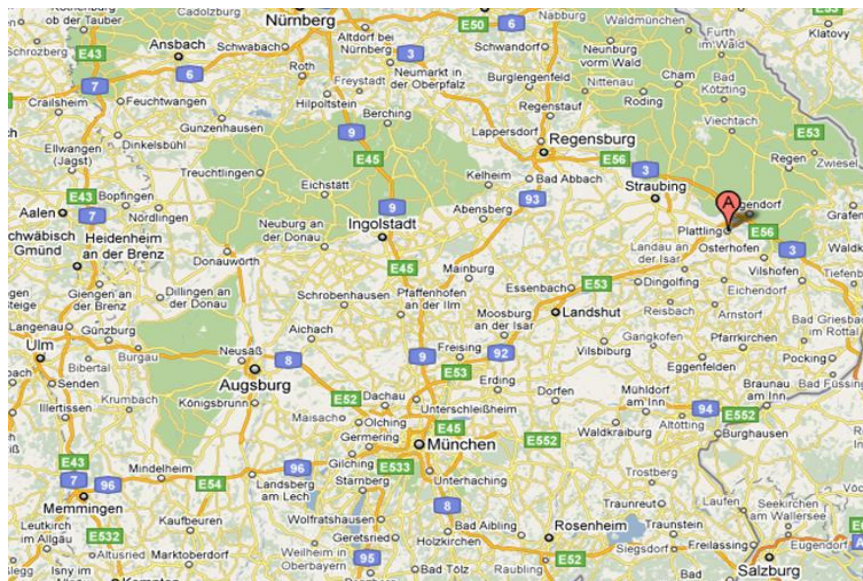

How to reach Solea AG

From Würzburg/Nürnberg/Regensburg or Passau (Motorway A3):

Leave Motorway A3 at the Deggendorf interchange and join Motorway A92 towards München.
 Exit Motorway A92 at the first exit, Plattling Nord.
 Follow the main road towards Plattling.
 At the fourth set of traffic lights, which is just after the Globus mall car park, turn right. You will see signs indicating „Industriegebiet“.
 Follow this road for approximately 1,6 km and turn left into Robert Bosch Street. You will see a sign for Solea.
 Follow this road until you have crossed the railway line. After a further 300 m you will find Gottlieb Daimler Street on your right. Our headquarters are on the corner of Gottlieb Daimler Street and Robert Bosch Street.

If you miss the motorway exit Plattling Nord, take the next exit Plattling West and follow the description on the right hand side.

From Munich (Motorway A92):

Leave the A92 München to Deggendorf at exit Plattling West.
 Follow the main road towards Plattling.
 At the round about, turn left (third exit). You will see signs indicating „Industriegebiet“.
 At the next round about go straight ahead (second exit).
 You are in Robert Bosch Street and will find Gottlieb Daimler Street on your left.
 Our headquarters are on the corner of Gottlieb Daimler Street and Robert Bosch Street.

If you miss the motorway exit Plattling West, take the next exit Plattling Nord and follow the description on the left hand side.

Solea AG
 Gottlieb-Daimler-Strasse 10
 94447 Plattling
 Germany
 Tel: +49 (0) 9931 89699 70